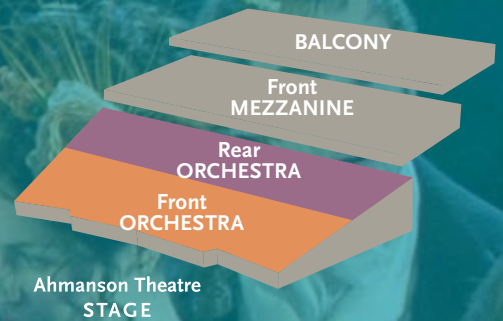

Ahmanson 2010/11 Season Ticket Prices:

► **AHMANSON THEATRE** at the Music Center, downtown Los Angeles
5-Show Season Ticket Package includes *Leap of Faith*, *Next to Normal*, *God of Carnage*, *Les Misérables* and *Cirque du Soleil*.

D.A.T.E.

(Week 6 Sat Mat, Orch - ONLY for patrons requiring Sign Language Interpretation or Audio Description)

	Front Orchestra, Front Mezzanine	Rear Orchestra	Front Balcony
	\$435	\$339	\$183
	\$465	\$357	\$199
	\$489	\$421	\$236
			\$120
	\$240 (Front Orch Only)		

SAVE UP TO 24% OFF FRONT ORCH PRICES

You may wish to purchase additional tickets at these special Ahmanson Season Member prices:

	<i>Leap of Faith</i>	<i>Next to Normal</i>	<i>God of Carnage</i>	<i>Les Misérables</i>	<i>Cirque du Soleil</i>
Tues, Wed, Thurs Eve & Thurs Mats					
Front Orchestra, Front Mezzanine	\$80	\$85	\$65	\$90	\$90
Rear Orchestra	\$56	\$56	\$40	\$90	\$72
Front Balcony	\$20	\$20	\$15	\$48	\$55
Fri & Sun Eve					
Front Orchestra, Front Mezzanine	\$90	\$90	\$75	\$95	\$90
Rear Orchestra	\$60	\$60	\$45	\$95	\$72
Front Balcony	\$23	\$23	\$15	\$58	\$55
Sat Eve, Sat & Sun Mats					
Front Orchestra, Front Mezzanine	\$95	\$95	\$80	\$104	\$90
Rear Orchestra	\$65	\$95	\$60	\$104	\$72
Front Balcony	\$35	\$35	\$23	\$63	\$55
Student (Balcony - Tue, Wed, Thurs, Fri Eves & Thurs Mats only)	\$20	\$20	\$15	\$20	\$20
D.A.T.E. (Week 6 Sat Mat, Orch - ONLY for patrons requiring Sign Language Interpretation or Audio Description)	\$45	\$45	\$35	\$45	\$45

The best — and easiest — way to enjoy every spectacular moment on the Ahmanson stage is to become a season ticket member.

Season ticket members get the best seats and enjoy the same seat location for every performance in your package of shows. And if you become a donor with a tax-deductible contribution, we'll put you on a fast track for seating upgrades in future seasons.