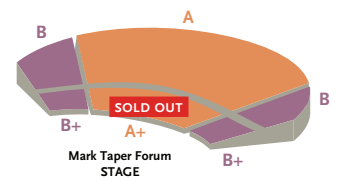

	5-shows (starting Jan 2011)	
	Sec A	Sec B
Weeknight Previews: Wed, Thu, Fri 8pm	\$183	\$99
Weekend Previews: Sat, Sun/Mat, Eve	\$222	\$132
Tue, Wed, Thu Evening at 8pm	\$222	\$132
Friday Evening at 8pm	\$299	\$170
Saturday, Sunday Matinee at 2:30	\$345	\$205
Saturday Evening at 8pm	\$365	\$225
Sunday Evening at 6:30pm	\$299	\$170