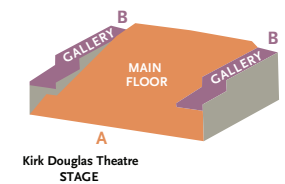

KIRK DOUGLAS THEATRE in the heart of downtown Culver City, with **FREE** covered parking at City Hall.

• **2-Show 2010/11 Season Ticket Package** includes *The Cripple of Inishmaan* and *This*

	A/Main	B/Gallery
All Previews	$66	$48
Tue, Wed Evenings at 8pm, Sun at 6:30pm	$86	$48
Matinees Saturday at 2pm & Sunday at 1pm	$66	$48
Thursday, Friday, Saturday at 8pm	$98	$48

Douglas PLUS Tickets are just $10 each for season ticket members. See page 9 for show lineup. Call 213.972.4444 for details.

CenterTheatreGroup.org/SeasonTickets

Design Your Own Package A la Carte

You pick the shows!
You pick the dates!

Pick any four or more shows. Each ticket is priced individually, but you get all the Season Ticket perks — free ticket exchange, advance ticket buying for friends, pre-sale ticket opportunities for special events.

PERFORMANCE	Tue, Wed, Thu Eve**			Friday Eve			Sunday Eve			Saturday Eve			Weekend Matinees		
Ahmanson Theatre*	B	C	D	B	C	D	B	C	D	B	C	D	B	C	D
<i>33 Variations</i>	$44	$69	$19	$49	$79	$19	$49	$79	$19	$64	$84	$27	$64	$84	$27
<i>God of Carnage</i>	$80	$100	$50	$80	$100	$50	$100	$125	$70	$100	$125	$70	$100	$125	$70
<i>Les Misérables</i>	$95	$95	$53	$100	$100	$63	$100	$100	$63	$109	$109	$68	$109	$109	$68
<i>Cirque du Soleil</i>	$77	$95	$60	$77	$95	$60	$77	$95	$60	$77	$95	$60	$77	$95	$60
Mark Taper Forum*	A	B		A	B		A	B		A	B		A	B	
<i>Stories by Heart</i>	$42	$22		$59	$34		$59	$34		$74	$44		$69	$39	
<i>Burn This</i>	$37	$22		$53	$29		$53	$29		$69	$39		$64	$34	
<i>The Novelist</i>	$37	$22		$54	$29		$54	$29		$69	$39		$64	$34	
<i>Vigil</i>	$37	$22		$54	$29		$54	$29		$69	$39		$64	$34	
Kirk Douglas Theatre	Tue, Wed Eve			Thu, Fri Eve											
<i>The Cripple of Inishmaan</i> and <i>This</i>	A	B		A	B		A	B		A	B		A	B	
	$43	$24		$49	$24		$43	$24		$49	$24		$33	$24	

*Ahmanson Front Orchestra and Taper A+ and B+ sections are sold out.

**Occasional Thursday Matinees in the Ahmanson.

Save up to 35% OFF FULL PRICES.

CenterTheatreGroup.org/DYO

Passport Membership

See ALL THE SHOWS WHEN YOU WANT and SAVE UP TO 50%!

The CTG Passport is an incredible deal for theatre lovers who want extra flexibility in their schedule. All you do is purchase an Annual Passport — which is like a flex pass — for $100.

Throughout the year, you can then buy tickets to individual performances based on your schedule (and ticket availability, of course). You'll be amazed how quickly it pays for itself, since you can buy 1 or 2 tickets to **every production** at the Ahmanson, Taper and Douglas for **up to 50% off full price tickets!**

Oh sure, there are a few restrictions (the lowest discounted price is $20 per ticket, and you won't get front orchestra seats at the Ahmanson* or A+/B+ at the Taper), but you will see a lot of great theatre for not a lot of money. AND you'll still get groovy member benefits like free ticket exchange.

*Some restrictions apply. Tickets based on availability. Call 213.972.4444 or visit CenterTheatreGroup.org/Passport for additional details.